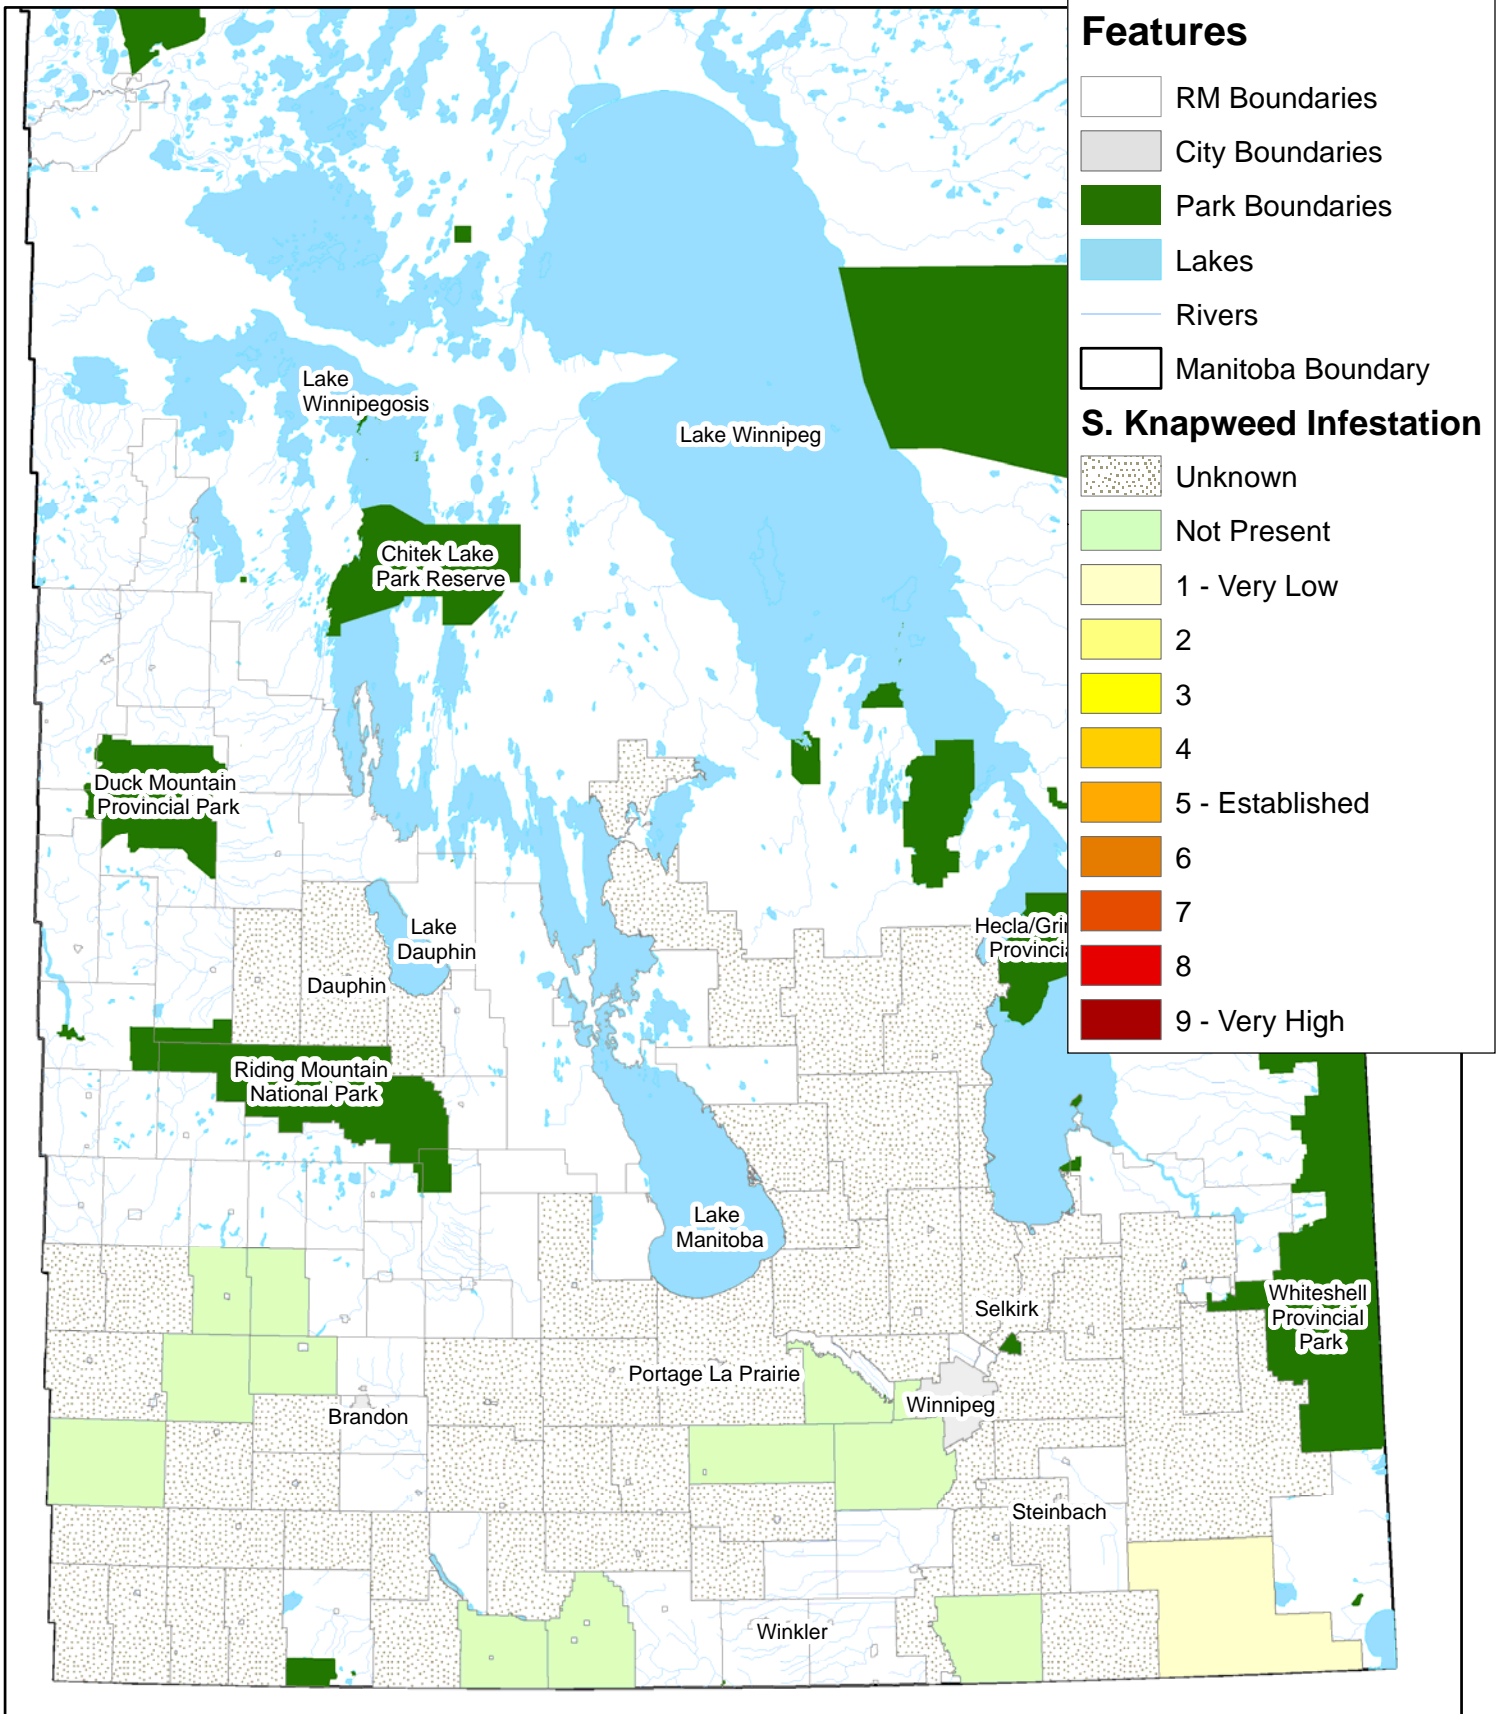

Spotted Knapweed (MWSA Survey) Infestations in Manitoba, 2009

50 25 0 50 Kilometers

Manitoba Weed Supervisors Association